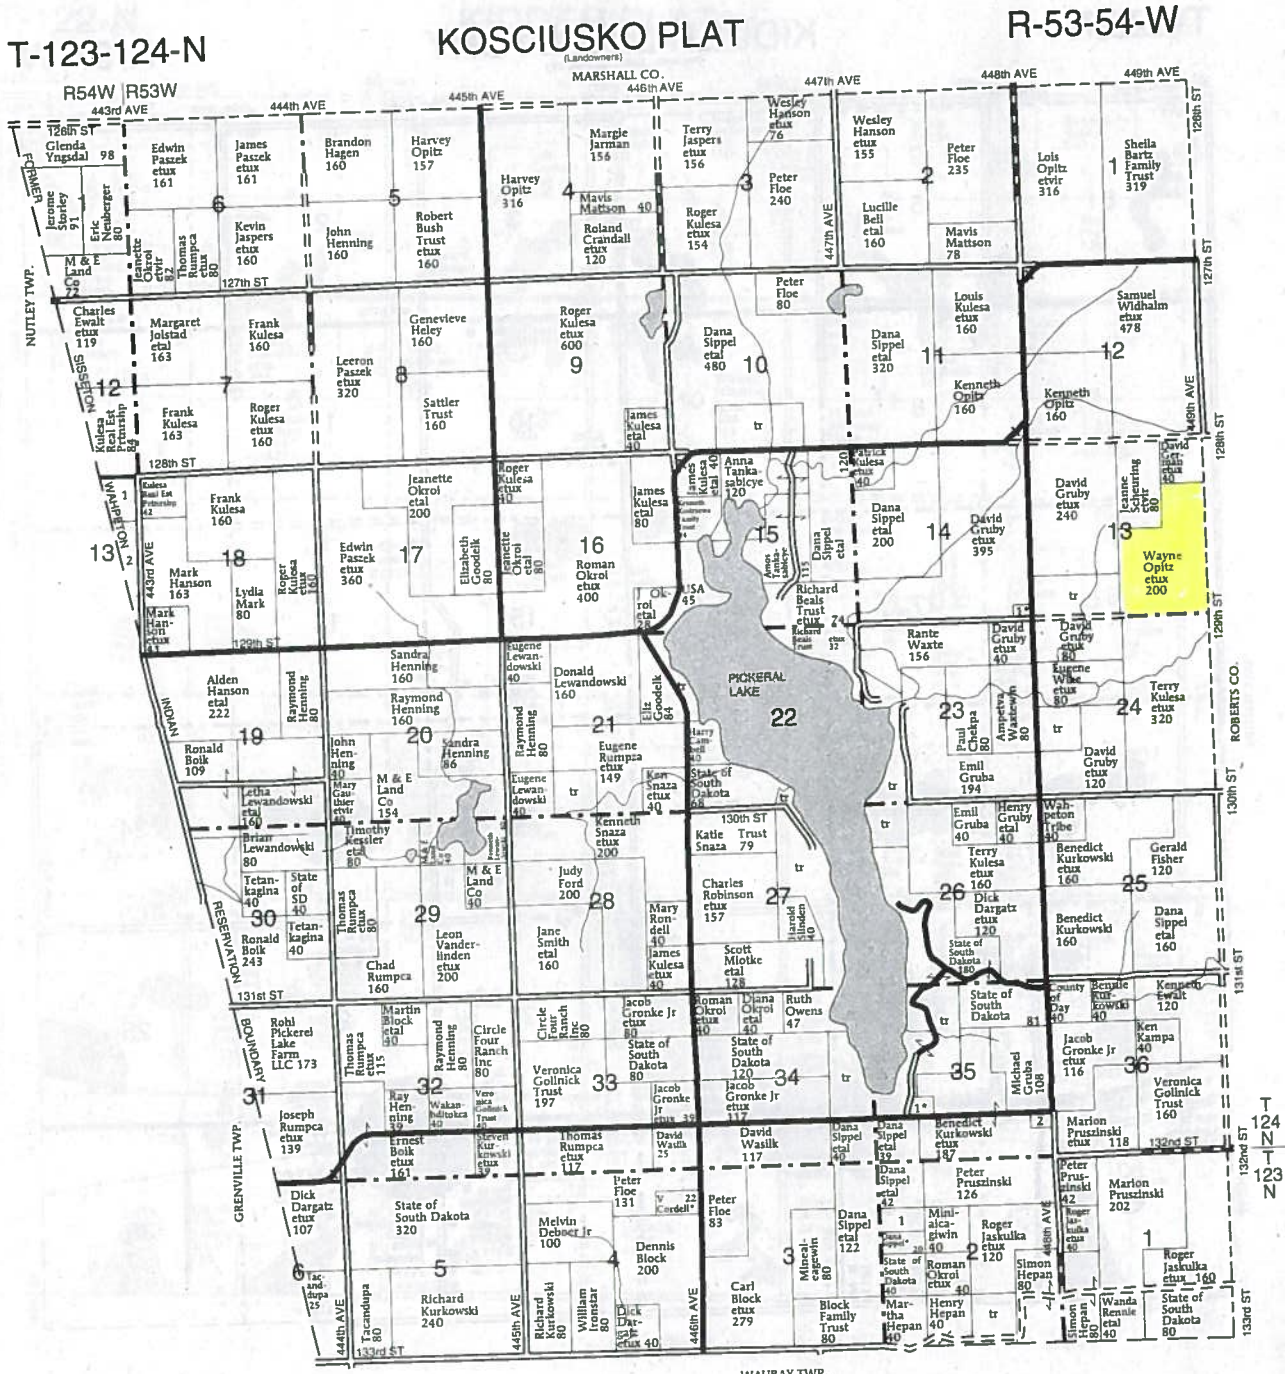

EARTH FACTS

FACT: Earth is gradually slowing down. Every few years, an extra second is added to make up for lost time. Millions of years ago, a day on Earth would have been 20 hours long. It is believed that, in millions of years time, a day on earth will be 27 hours long.

KID
SEC
1. 1
2. 1
3. 1
SEC
1. C
© Fa

KOSCIUSKO TOWNSHIP
SECTION 25
1. Pickerel Lake Sanitary
Dist 20
SECTION 13W
1. Kulesa Real Est

2. Hanson, Mark 34
SECTION 14
1. Gruba, Norbert 5
SECTION 35
1. Voss, Jeff 10
2. Gruba, Edward 6