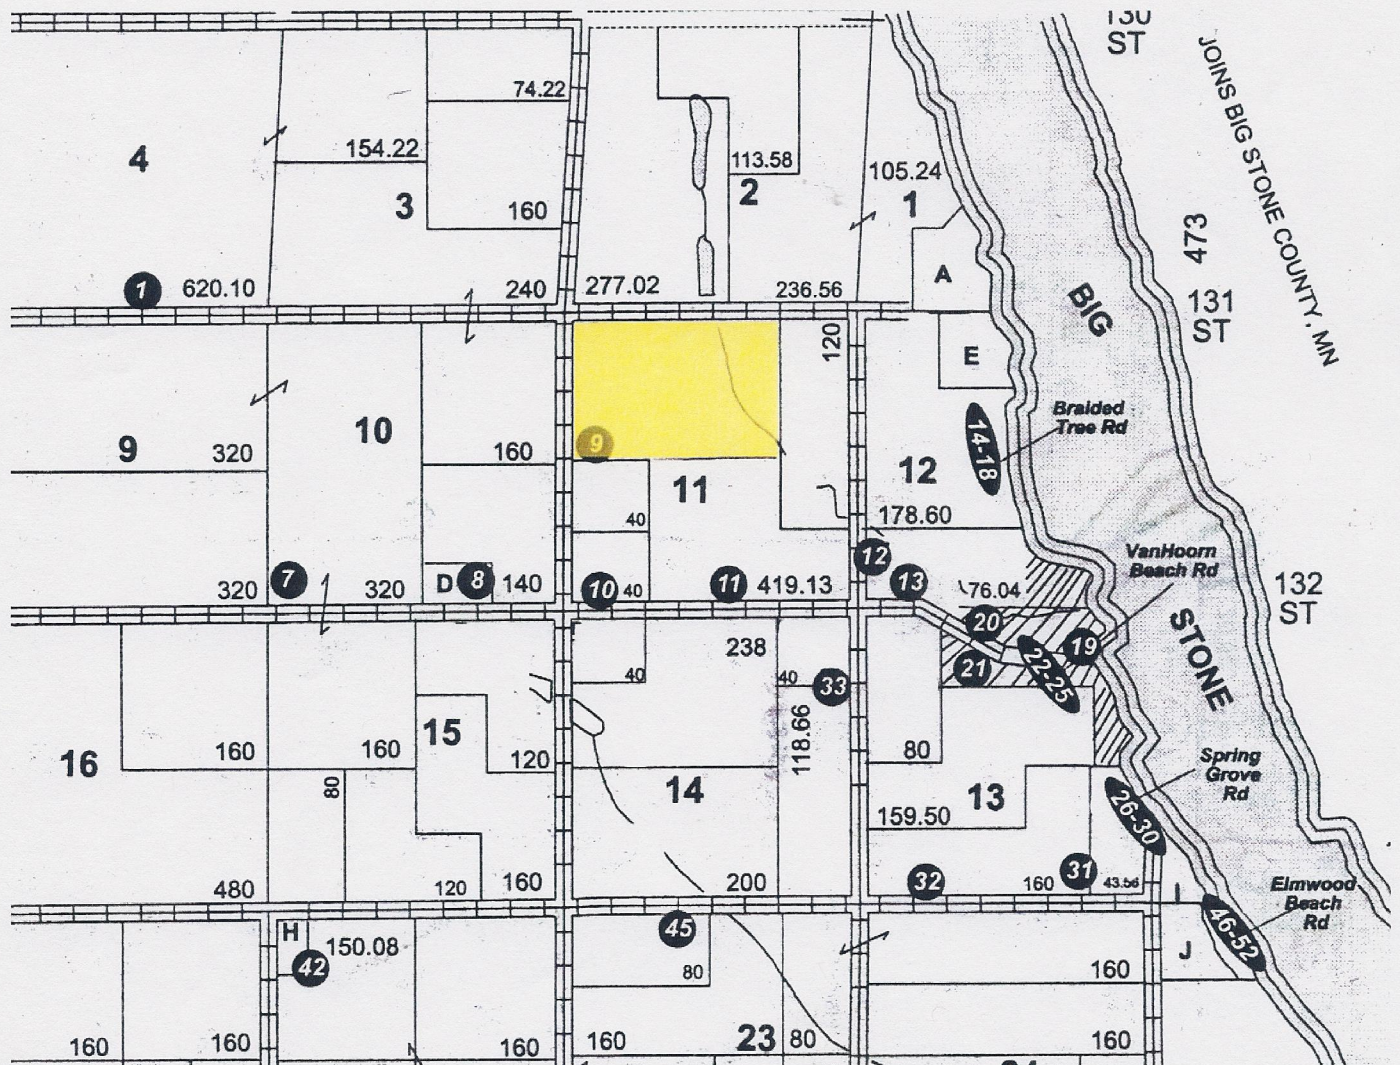

## Roberts County Real Estate for Sale

240 (+/-) acres of Roberts County, South Dakota real estate for sale. Property is located approximately 5N and 4E of Wilmot. Excellent soils. FSA shows 188.1 tillable acres, but owner has recently broke up pasture. Additional acres of pasture may also be farmed. Very attractive parcel of farmland.

T-123N

LAKE TOWNSHIP

R-49&48-W